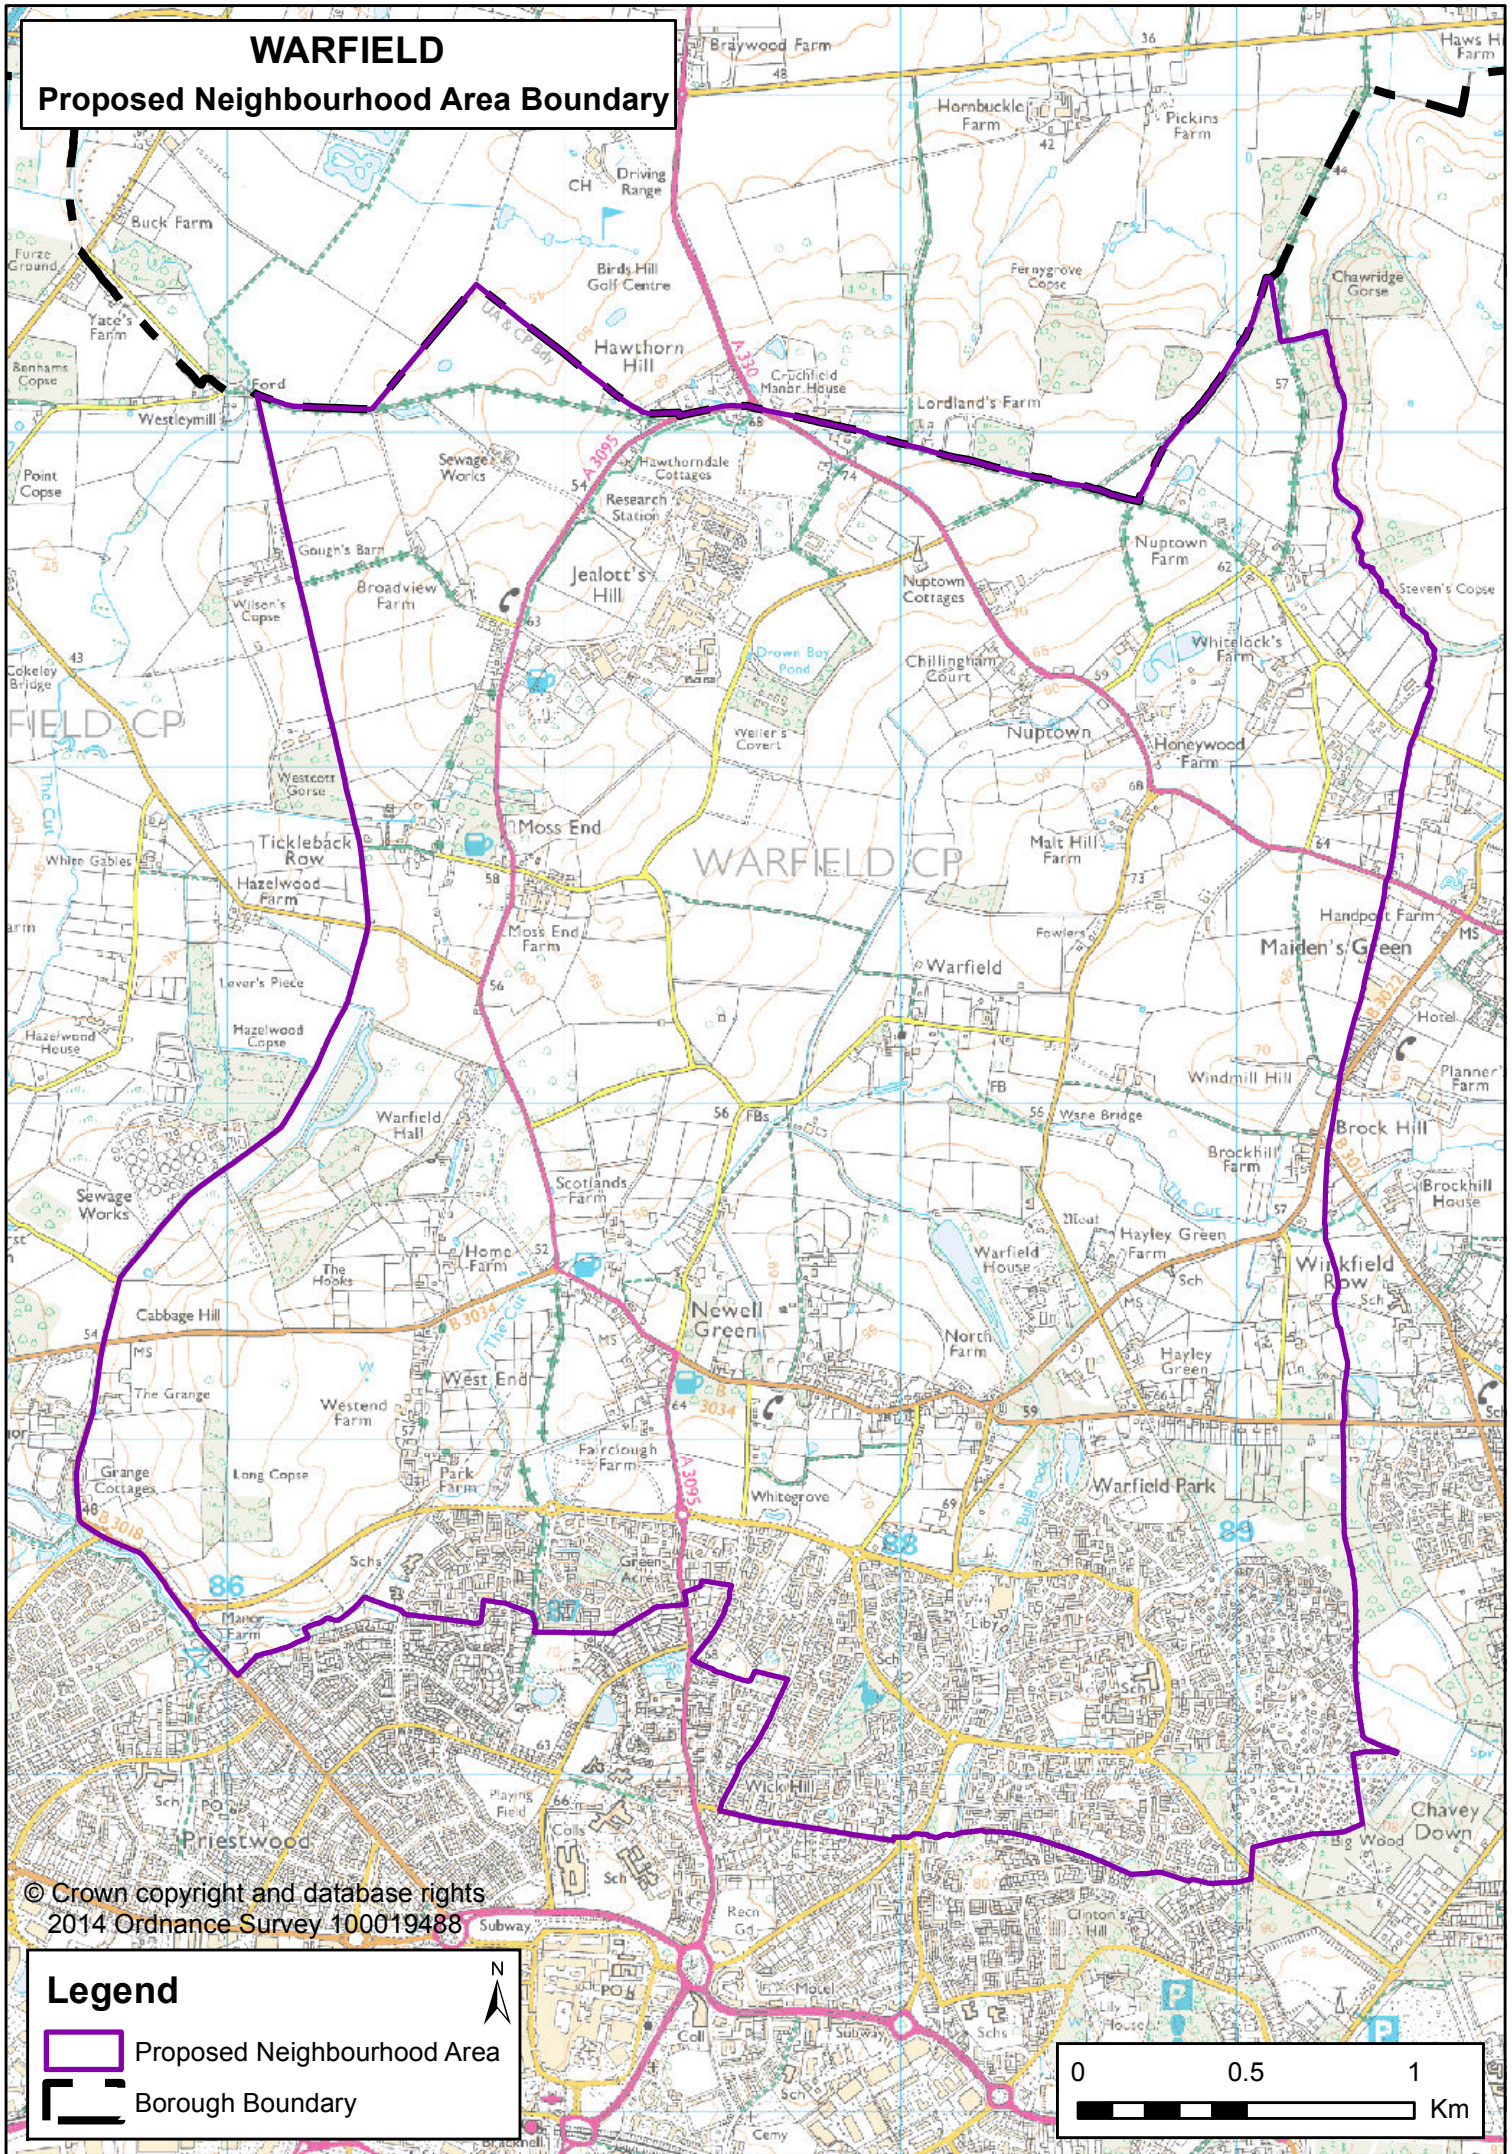

# WARFIELD

## Proposed Neighbourhood Area Boundary

© Crown copyright and database rights  
2014 Ordnance Survey 100019488

### Legend

-  Proposed Neighbourhood Area
-  Borough Boundary